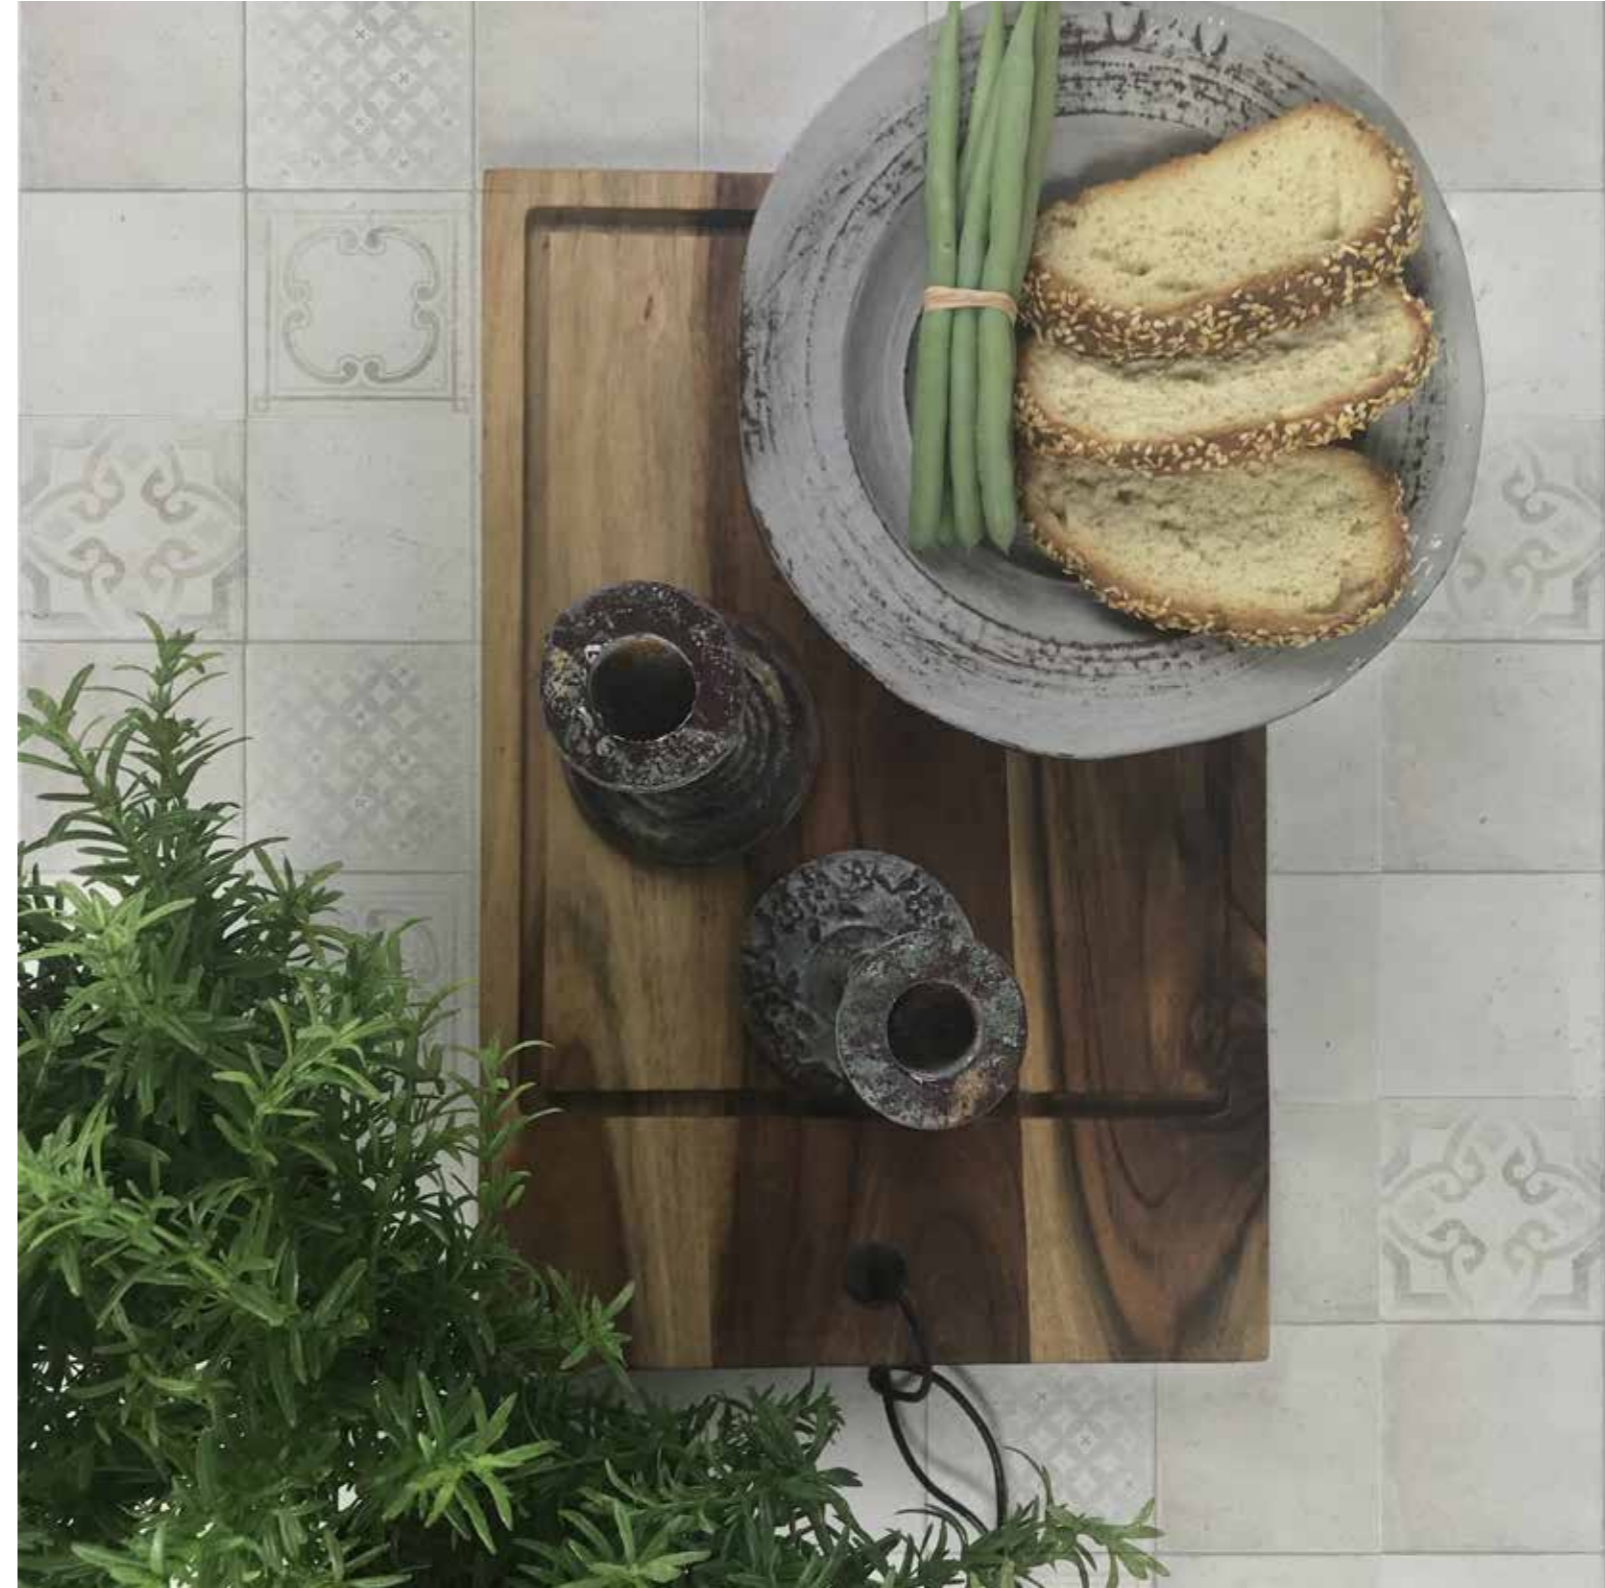

KIT BRUNCH

€ 756,00

Codice: 200DPK0015

Sottopiatto Ø33 (2x), piatto piano Ø29 (2x), piatto fondo Ø23 (2x), set posate (2x), tessile (2x), bicchieri acqua (5x), caraffe vetro (2x), candebri con candele (2x), vasi decorativi (2x), cestino pane (1x), pane artificiale (3x), fagiolini artificiali (1x)

Underplate (x2), dinner plate Ø29cm (x2), lunch plate Ø23cm (x2), cutlery set (x2), textile (x2), water glasses (x2), glass carafe (x2), chandeliers with candles (x2), decorative vases (x2), breadbasket (x1), fake bread (x3), fake beans (x1)

*Consigliato per cucine con isola e/o penisola