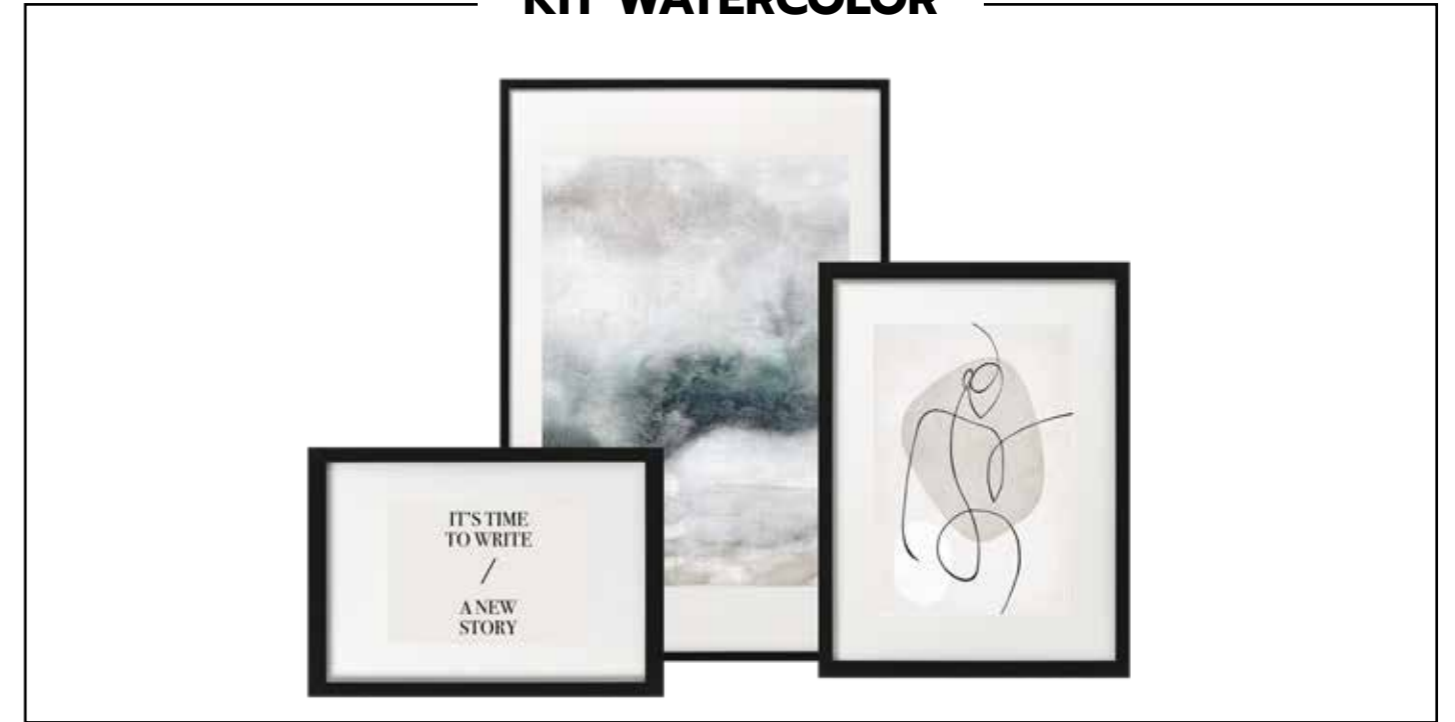

KIT WATERCOLOR

€ 250,00

Codice: 200DMK0028

Cornice 30x40 (1x) con stampa "frase", cornice 40x50 (1x) con stampa "one line art", cornice 50x70 (1x) con stampa "watercolor draw"

Frame 30x40cm (x1) with "Phrase", frame 40x50cm (x1) with line-art print, frame 50x70cm (x1) with watercolor drawing